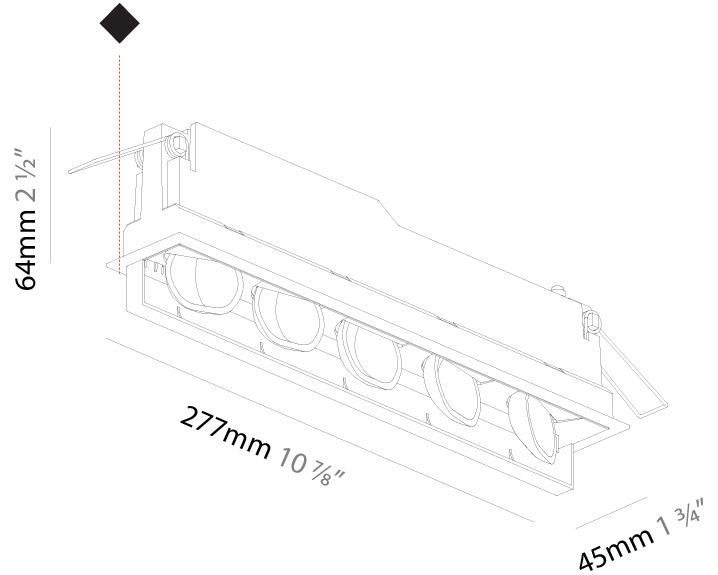

GENERAL

Series: Magiq Wallwash
Brand: Prolicht
Division: Architectural
Mounting Type: Recessed
Mounting Location: Ceiling
Subcategory: Wallwash

PHYSICAL

Shape: Rectangle
Length (mm): 277
Length (in): 10 ⁷/₈
Width (mm): 45
Width (in): 1 ³/₄
Height (mm): 64
Height (in): 2 ¹/₂
Min. Recessing Depth (mm): 100
Min. Recessing Depth (in): 3 ¹⁵/₁₆
Light Distribution: Asymmetric
Fixture Finish: SSR / BKV / CWI / CRY / HAB / UFT / ITA / RUA / FTG / MYG / LOD / PUS / FRO / FUP / KIA / POP / BLS / SPG / MEY / GOH / GUM / CHC / COM / ABZ / JAG / OBR / MOS / ROR
Holder Finish: WHI / BLK
Fixture Material: Aluminum Die Cast
Cut-out Measurements: 270mm / 10 5/8" x 38mm / 1 1/2"

ELECTRICAL

Lamp Type: LED (Zhaga Standard)
Input Wattage (W): 31.4
Total Output Wattage (W): 25.9
Dimming: Tri-Mode (Non-Dimming and Phase Dimming (120Vac only) and 0-10V Dimming)
Driver Included: No
Driver Location: Remote
Driver Type: Constant Current - Universal
Driver Class: Class 1
Input Voltage (V): 120 - 277
Constant Current (MA): 500

LED

Number of LEDs: 5
Color Temperature (°K): 2700 / 3000 / 3500 / 4000
Max. Delivered Lumen (lm): 2145 / 2339 / 2145 / 2443
Nominal Lumen (lm): 2375 / 2590 / 2375 / 2705
CRI: >90 CRI
Efficiency (%): 82.3
Lamp Life (hrs): 50000

OPTICAL

RATINGS AND CERTIFICATIONS

Certified By: CSA Certified to UL and CSA Standards
IP rating: IP20

PROJECT
TYPE
SPECIFIER
QUANTITY
DATE